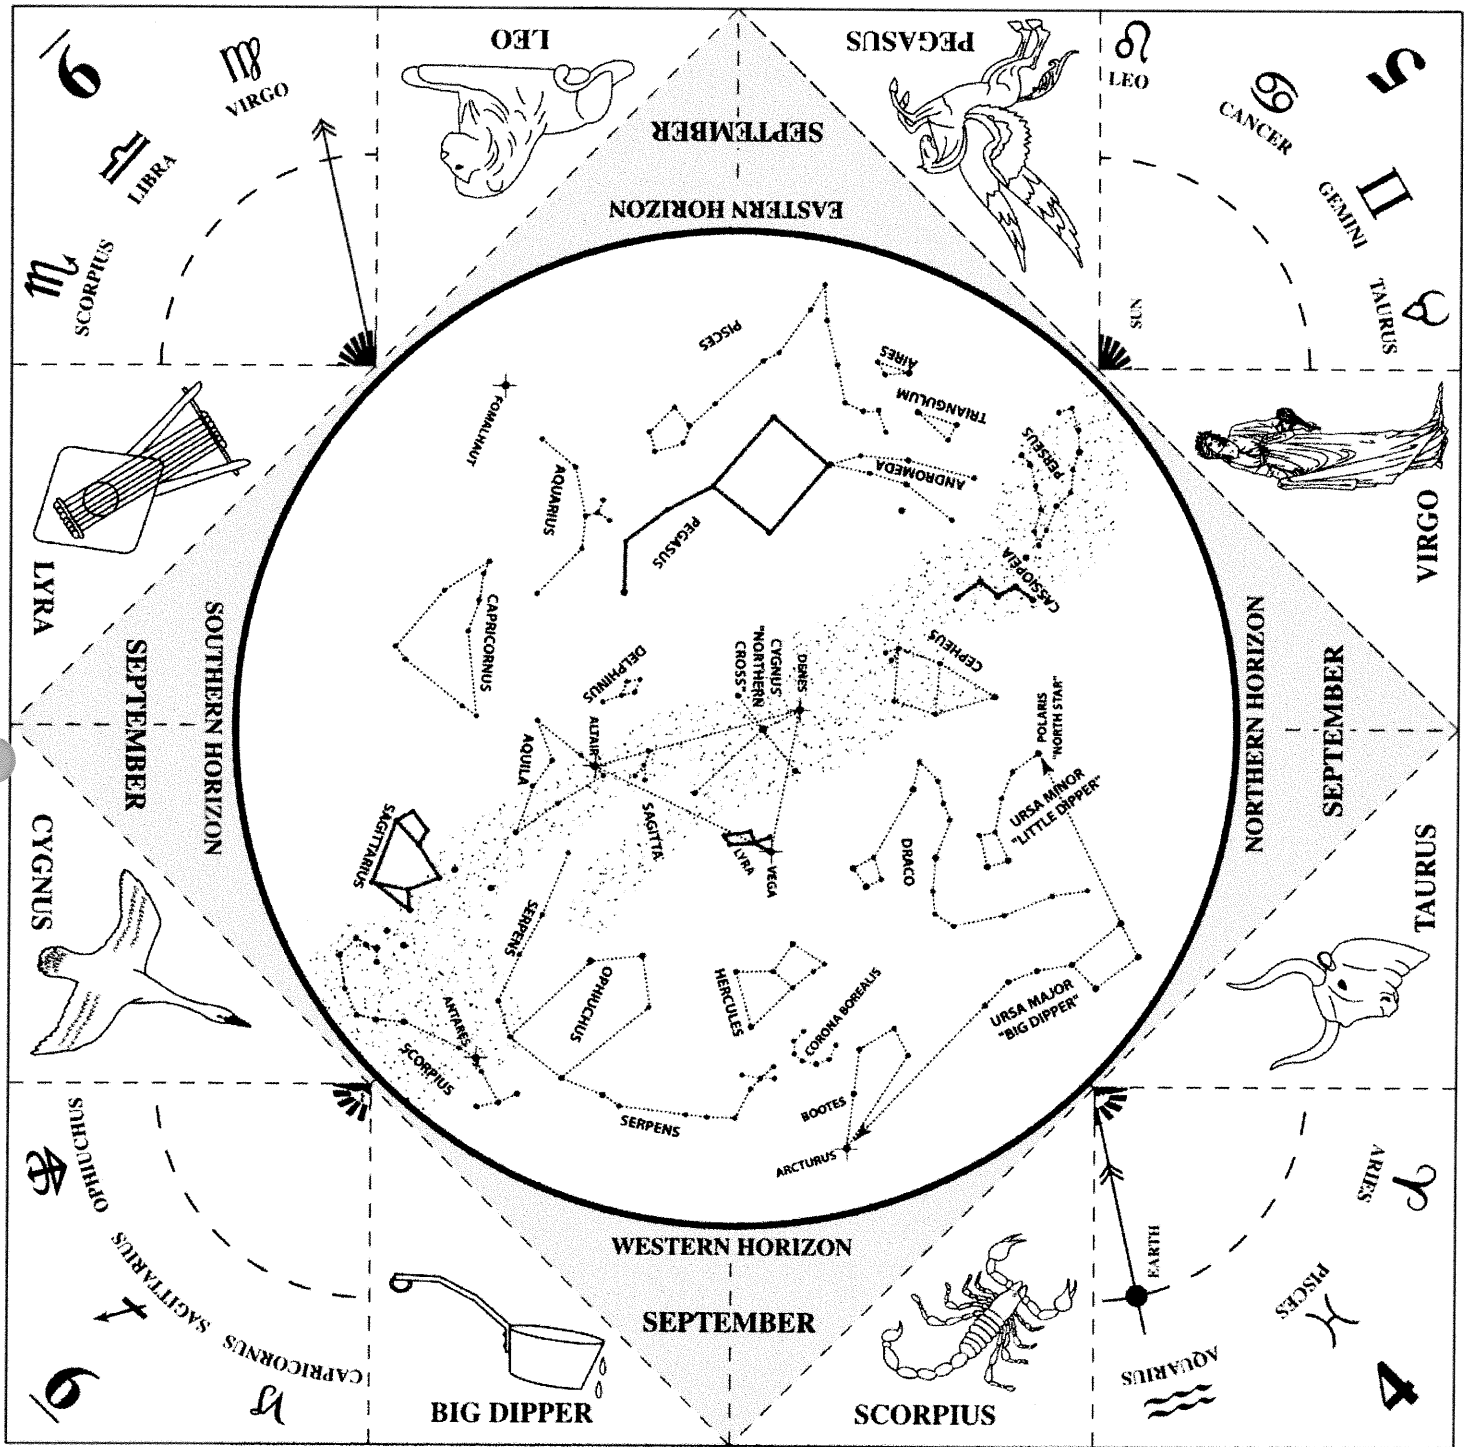

Cut here

Cut here

9

♍  
VIRGO

♌  
LEO

♐  
PEGASUS

♋  
LEO

♋  
CANCER

♊  
GEMINI

♊  
TAURUS

♏  
SCORPIUS

♎  
LIBRA

SUN

♌  
LYRA

SEPTEMBER

SOUTHERN HORIZON

♁  
CYGNUS

♍  
VIRGO

SEPTEMBER

♉  
TAURUS

♏  
SCORPIUS

♐  
SAGITTARIUS

♑  
CAPRICORNUS

WESTERN HORIZON

SEPTEMBER

BIG DIPPER

SCORPIUS

♈  
ARIES

♏  
PISCES

♑  
AQUARIUS

EARTH

Cut here