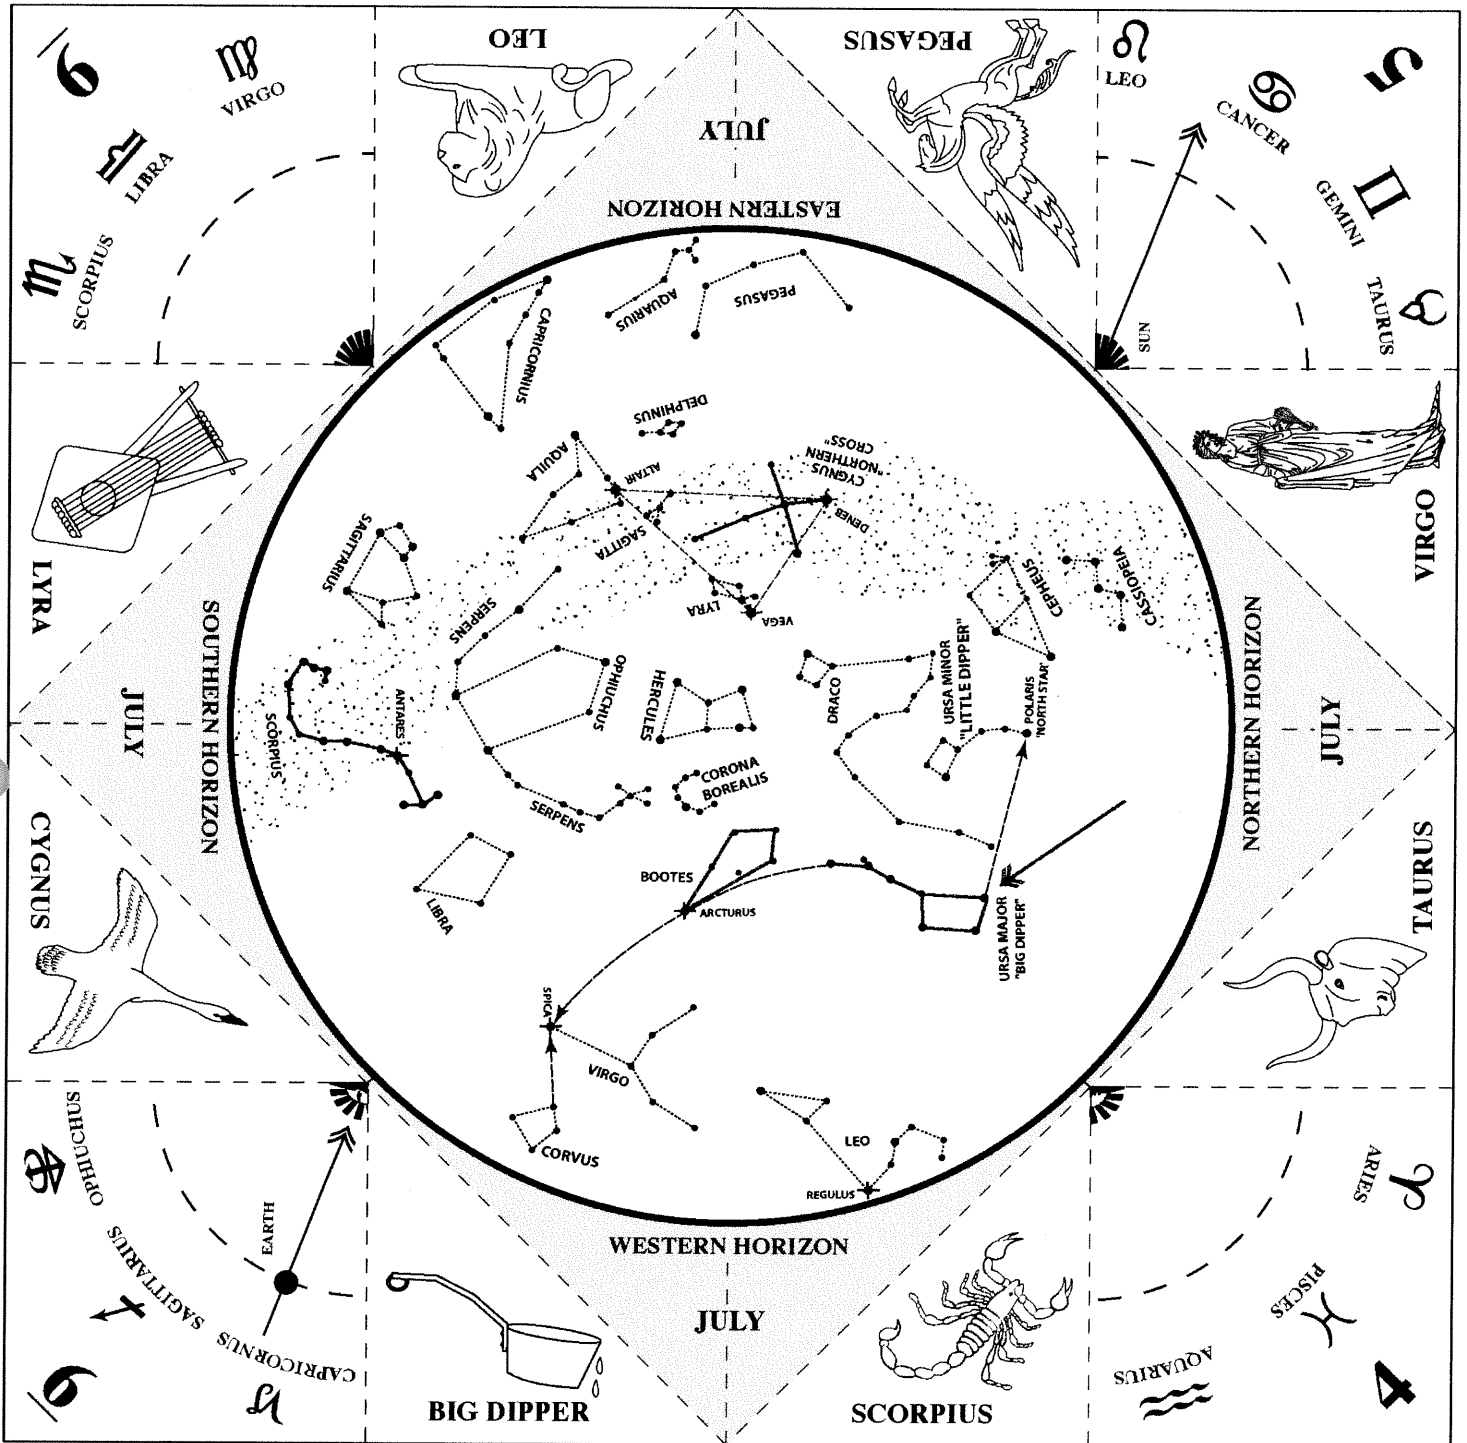

Cut here

Cut here

9

♍  
VIRGO

♌  
LEO

♐  
PEGASUS

♋  
LEO

♋  
CANCER

♊  
GEMINI

♊  
TAURUS

♏  
SCORPIUS

♎  
LIBRA

SUN

♌  
LYRA

SEPTEMBER

SOUTHERN HORIZON

♁  
CYGNUS

♍  
VIRGO

SEPTEMBER

♉  
TAURUS

♏  
SCORPIUS

♐  
SAGITTARIUS

♑  
CAPRICORNUS

WESTERN HORIZON

SEPTEMBER

BIG DIPPER

SCORPIUS

♈  
ARIES

♏  
PISCES

♑  
AQUARIUS

EARTH

Cut here